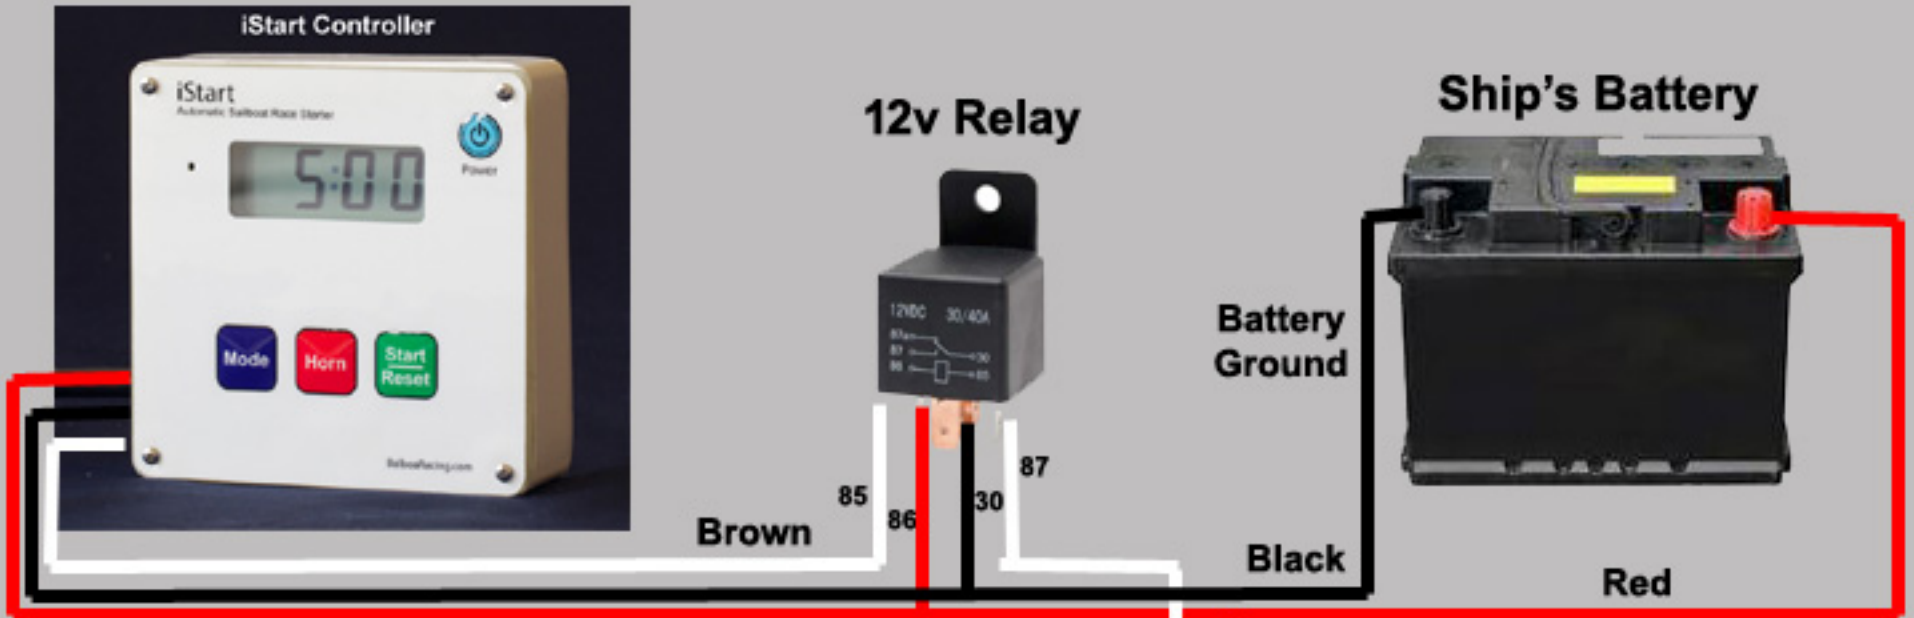

iStart Controller Wiring Diagram to Airhorn Pump using a relay

**Incorrect connections may damage controller.
Please call tech support at 949-760-6050
if you have any questions about
proper wiring connections.**